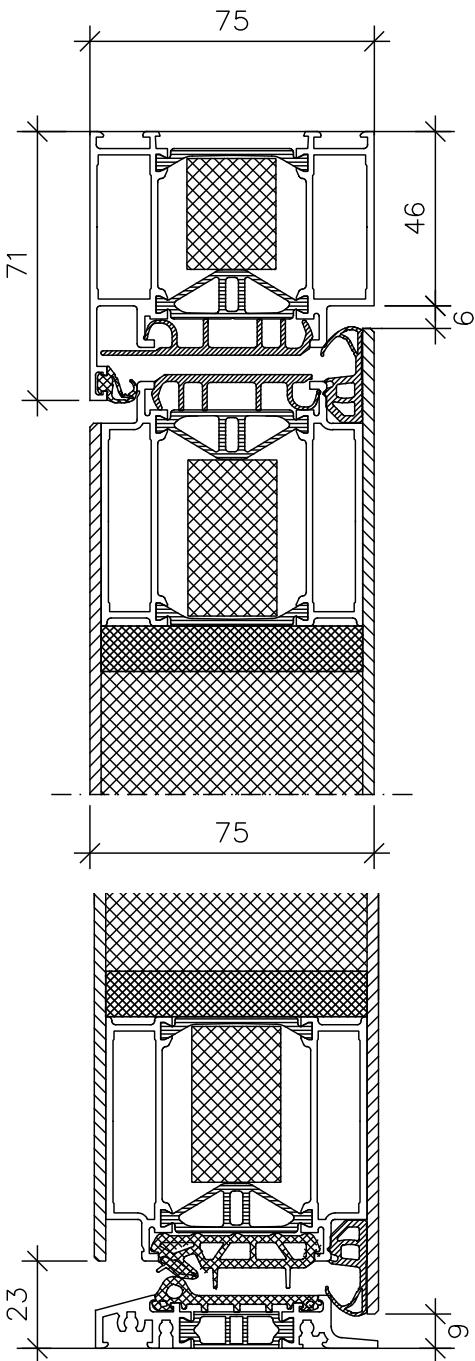

## Specification

<b>Dimensions</b>	Frame depth	75mm
	Door sash depth	75mm fully insulated
	Visible frame (single door)	71mm
	Visible frame (with sidelight or fanlight)	65mm
	Glass thickness	75mm triple security glass
	Max single opening door width	1300mm (incl frame)
	Max single opening door height	3000mm (incl frame)
	Max sidelight width	2000mm
	Max fanlight height	2500mm
<b>Frame &amp; Design Options</b>	Flush square	✓
	85/95mm Classic frame	✓
	Glass Sidelights	✓
	Glass Fanlights	✓
	Opening Sidelights	✓
	Pair of doors	✓
	Outward opening	✓
	Custom Designs	✓
	Pivot opening	✓
<b>Colour &amp; Finish Options</b>	Frame extensions	✓
	16 Standard RAL colours	✓
	Non standard RAL colour	✓
	Timber finishes	✓
	Metallic Colours	✓
	Dual finish	✓
	Matt or Finestructure finish	✓
	Elite special ceramic finishes	✓
	Elite special metal finishes	✓