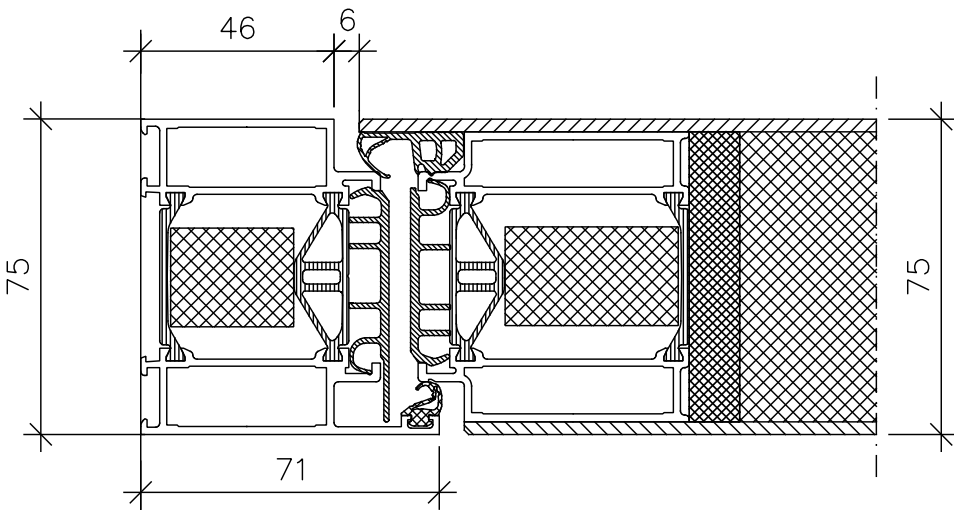

## Specification

<b>Dimensions</b>	Frame depth	75mm
	Door sash depth	75mm fully insulated
	Visible frame (single door)	71mm
	Visible frame (with sidelight or fanlight)	65mm
	Glass thickness	75mm triple security glass
	Max single opening door width	1300mm (incl frame)
	Max single opening door height	3000mm (incl frame)
	Max sidelight width	2000mm
	Max fanlight height	2500mm
<b>Frame &amp; Design Options</b>	Flush square	✓
	85/95mm Classic frame	✓
	Glass Sidelights	✓
	Glass Fanlights	✓
	Opening Sidelights	✓
	Pair of doors	✓
	Outward opening	✓
	Custom Designs	✓
	Pivot opening	✓
<b>Colour &amp; Finish Options</b>	Frame extensions	✓
	16 Standard RAL colours	✓
	Non standard RAL colour	✓
	Timber finishes	✓
	Metallic Colours	✓
	Dual finish	✓
	Matt or Finestructure finish	✓
	Elite special ceramic finishes	✓
	Elite special metal finishes	✓