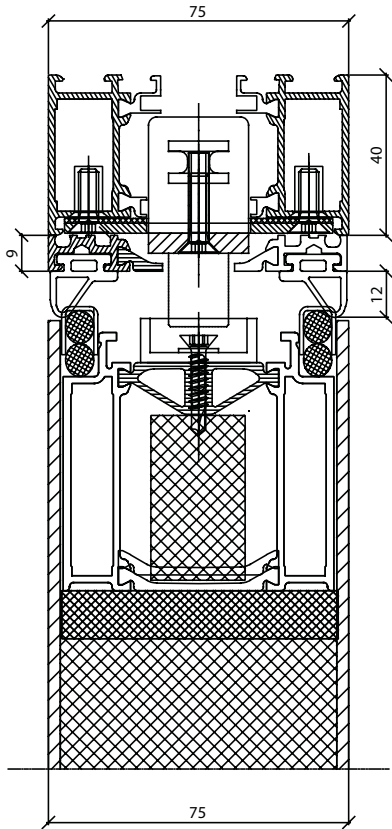

## Specification

<b>Dimensions</b>	Frame depth	75mm
	Door sash depth	75mm fully insulated
	Visible frame (single door)	65/40mm
	Visible frame (with sidelight or fanlight)	65mm
	Glass thickness	75mm triple security glass
	Max single opening door width	1800mm (incl frame)
	Max single opening door height	3000mm (incl frame)
	Max sidelight width	2000mm
Max fanlight height	2000mm	
<b>Frame &amp; Design Options</b>	Flush square	✓
	Glass Sidelights	✓
	Glass Fanlights	✓
	Opening Sidelights	✓
	Pair of doors	✓
	Outward opening	✓
	Custom Designs	✓
	Frame extensions	✓
<b>Colour &amp; Finish Options</b>	16 Standard RAL colours	✓
	Non standard RAL colour	✓
	Timber finishes	✓
	Metallic Colours	✓
	Dual finish	✓
	Matt or Finestructure finish	✓
	Elite special ceramic finishes	✓
	Elite special metal finishes	✓