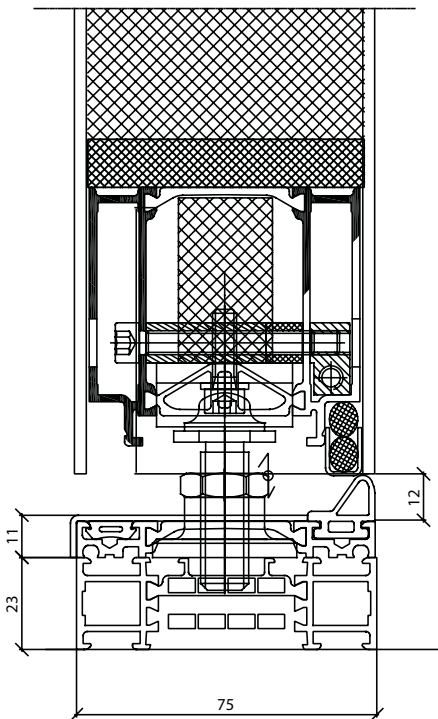

## Specification

<b>Dimensions</b>	Frame depth	75mm
	Door sash depth	75mm fully insulated
	Visible frame (single door)	65/40mm
	Visible frame (with sidelight or fanlight)	65mm
	Glass thickness	75mm triple security glass
	Max single opening door width	1800mm (incl frame)
	Max single opening door height	3000mm (incl frame)
	Max sidelight width	2000mm
Max fanlight height	2000mm	
<b>Frame &amp; Design Options</b>	Flush square	✓
	Glass Sidelights	✓
	Glass Fanlights	✓
	Opening Sidelights	✓
	Pair of doors	✓
	Outward opening	✓
	Custom Designs	✓
	Frame extensions	✓
<b>Colour &amp; Finish Options</b>	16 Standard RAL colours	✓
	Non standard RAL colour	✓
	Timber finishes	✓
	Metallic Colours	✓
	Dual finish	✓
	Matt or Finestructure finish	✓
	Elite special ceramic finishes	✓
	Elite special metal finishes	✓