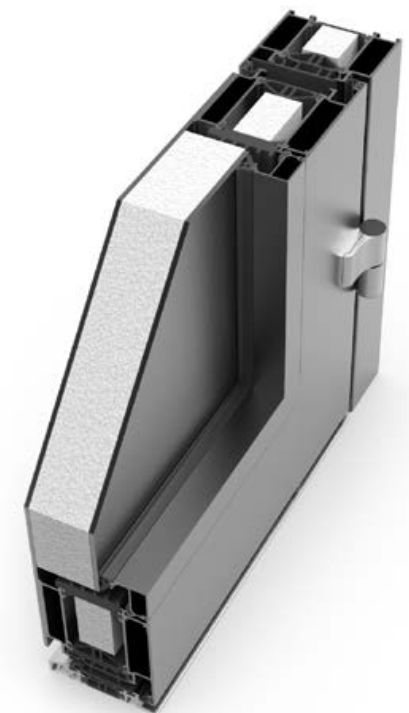

RKDOORSYSTEMS

Let's make an entrance

Modern door profile

The Modern Profile offers a 75mm thick door with 44mm insulated panel construction. This contemporary door profile offers a flush exterior with recessed feature panel internally and combines high performance with low U values for all residential and non-fire rated commercial applications.

Secured by Design

Official Police Security Initiative

Call **01872 222300**

Email **info@rkdoorsystems.co.uk**

Design your door at **www.rkdoorsystems.co.uk**

Specification

Dimensions	Frame depth	75mm
	Door sash depth	75mm fully insulated
	Visible frame (single door)	71mm
	Visible frame (with sidelight or fanlight)	65mm
	Glass thickness	44mm triple security glass
	Max single opening door width	1300mm (incl frame)
	Max single opening door height	3000mm (incl frame)
	Max sidelight width	2000mm
	Max fanlight height	2500mm
Frame & Design Options	Flush square	✓
	85/95mm Classic frame	✓
	Glass Sidelights	✓
	Glass Fanlights	✓
	Opening Sidelights	✓
	Pair of doors	✓
	Outward opening	✓
	Custom Designs	✓
	Pivot opening	✓
Colour & Finish Options	Frame extensions	✓
	16 Standard RAL colours	✓
	Non standard RAL colour	✓
	Timber finishes	✓
	Metallic Colours	✓
	Dual finish	✓
	Matt or Finestructure finish	✓
	Elite special ceramic finishes	✓
	Elite special metal finishes	✓