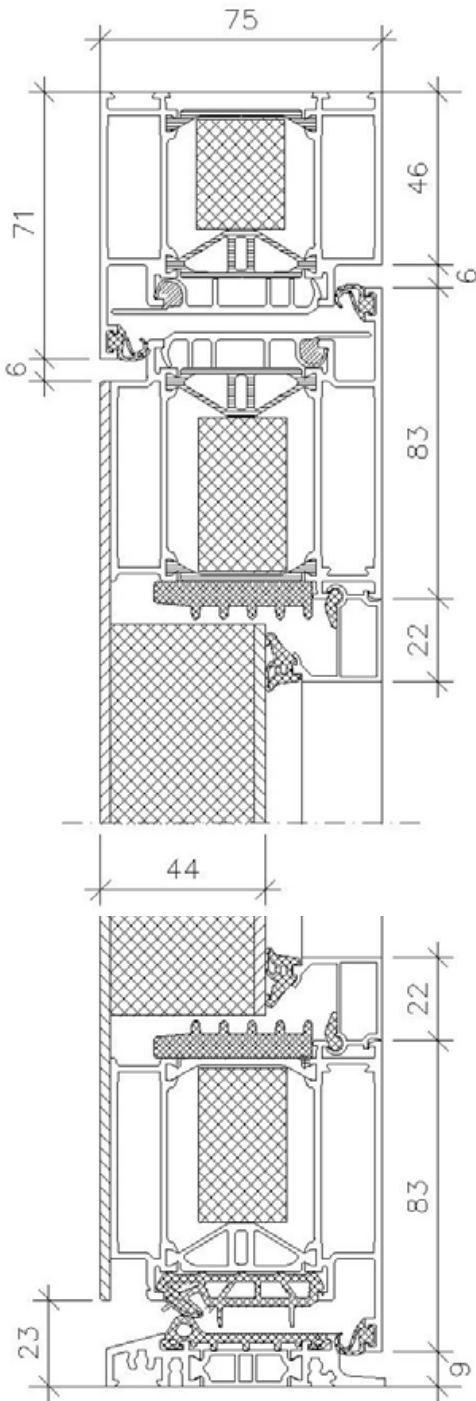

RKDOORSYSTEMS

Let's make an entrance

Modern door profile

The Modern Profile offers a 75mm thick door with 44mm insulated panel construction. This contemporary door profile offers a flush exterior with recessed feature panel internally and combines high performance with low U values for all residential and non-fire rated commercial applications.

Secured by Design

Official Police Security Initiative

Call **01872 222300**

Email **info@rkdoorsystems.co.uk**

Design your door at **www.rkdoorsystems.co.uk**

Specification

Dimensions	Frame depth	75mm
	Door sash depth	75mm fully insulated
	Visible frame (single door)	71mm
	Visible frame (with sidelight or fanlight)	65mm
	Glass thickness	44mm triple security glass
	Max single opening door width	1300mm (incl frame)
	Max single opening door height	3000mm (incl frame)
	Max sidelight width	2000mm
	Max fanlight height	2500mm
Frame & Design Options	Flush square	✓
	85/95mm Classic frame	✓
	Glass Sidelights	✓
	Glass Fanlights	✓
	Opening Sidelights	✓
	Pair of doors	✓
	Outward opening	✓
	Custom Designs	✓
	Pivot opening	✓
Colour & Finish Options	Frame extensions	✓
	16 Standard RAL colours	✓
	Non standard RAL colour	✓
	Timber finishes	✓
	Metallic Colours	✓
	Dual finish	✓
	Matt or Finestructure finish	✓
	Elite special ceramic finishes	✓
	Elite special metal finishes	✓