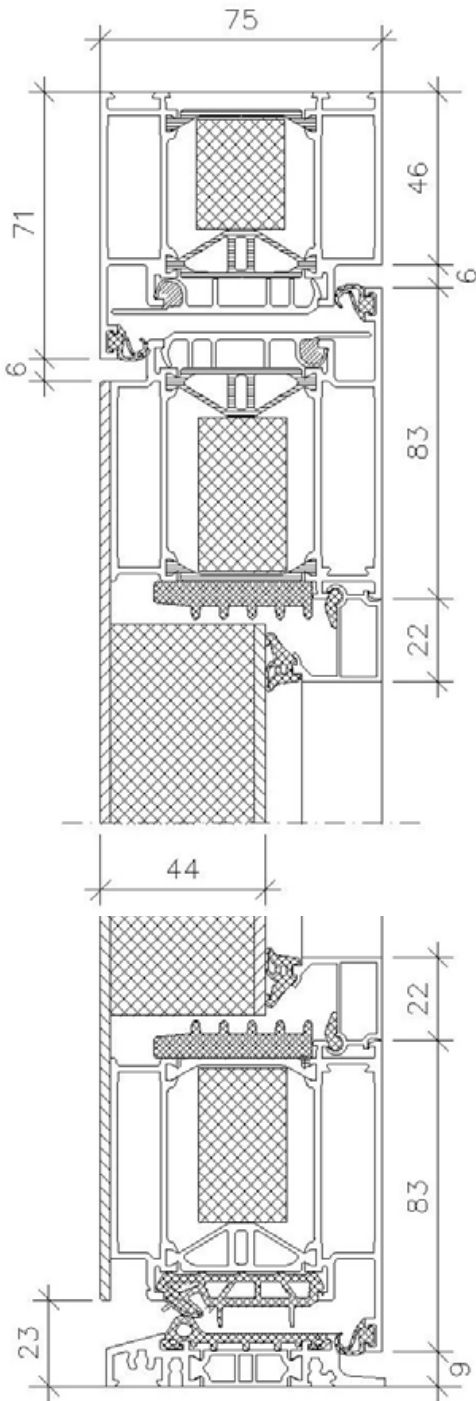

## Modern door profile

The Modern Profile offers a 75mm thick door with 44mm insulated panel construction. This contemporary door profile offers a flush exterior with recessed feature panel internally and combines high performance with low U values for all residential and non-fire rated commercial applications.

## Specification

<b>Dimensions</b>	Frame depth	75mm
	Door sash depth	75mm fully insulated
	Visible frame (single door)	71mm
	Visible frame (with sidelight or fanlight)	65mm
	Glass thickness	44mm triple security glass
	Max single opening door width	1300mm (incl frame)
	Max single opening door height	3000mm (incl frame)
	Max sidelight width	2000mm
	Max fanlight height	2500mm
<b>Frame &amp; Design Options</b>	Flush square	✓
	85/95mm Classic frame	✓
	Glass Sidelights	✓
	Glass Fanlights	✓
	Opening Sidelights	✓
	Pair of doors	✓
	Outward opening	✓
	Custom Designs	✓
	Pivot opening	✓
<b>Colour &amp; Finish Options</b>	Frame extensions	✓
	16 Standard RAL colours	✓
	Non standard RAL colour	✓
	Timber finishes	✓
	Metallic Colours	✓
	Dual finish	✓
	Matt or Finestructure finish	✓
	Elite special ceramic finishes	✓
	Elite special metal finishes	✓