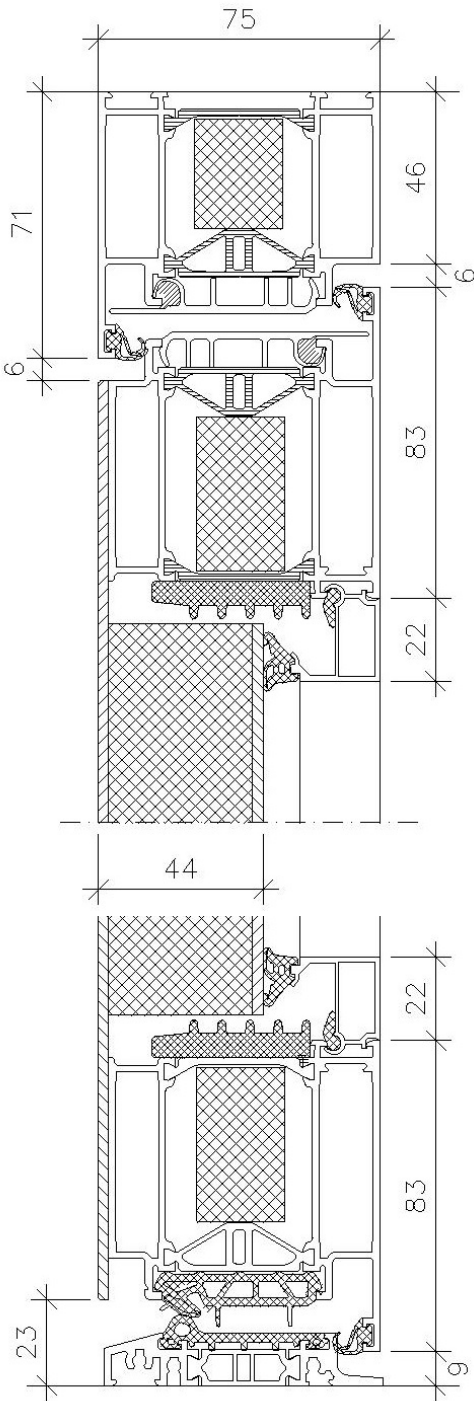

RKDOORSYSTEMS

Let's make an entrance

Modern door profile

The Modern Profile offers a 75mm thick door with 44mm insulated panel construction. This contemporary door profile offers a flush exterior with recessed feature panel internally and combines high performance with low U values for all residential and non-fire rated commercial applications.

Official Police Security Initiative

Call **01872 222300**

Email **info@rkdoorsystems.co.uk**

Design your door at **www.rkdoorsystems.co.uk**

Specification

Dimensions	Frame depth	75mm
	Door sash depth	75mm fully insulated
	Visible frame (single door)	71mm
	Visible frame (with sidelight or fanlight)	65mm
	Glass thickness	44mm triple security glass
	Max single opening door width	1300mm (incl frame)
	Max single opening door height	3000mm (incl frame)
	Max sidelight width	2000mm
	Max fanlight height	2500mm
Frame & Design Options	Flush square	✓
	85/95mm Classic frame	✓
	Glass Sidelights	✓
	Glass Fanlights	✓
	Opening Sidelights	✓
	Pair of doors	✓
	Outward opening	✓
	Custom Designs	✓
	Pivot opening	✓
Colour & Finish Options	Frame extensions	✓
	16 Standard RAL colours	✓
	Non standard RAL colour	✓
	Timber finishes	✓
	Metallic Colours	✓
	Dual finish	✓
	Matt or Finestructure finish	✓
	Elite special ceramic finishes	✓
	Elite special metal finishes	✓